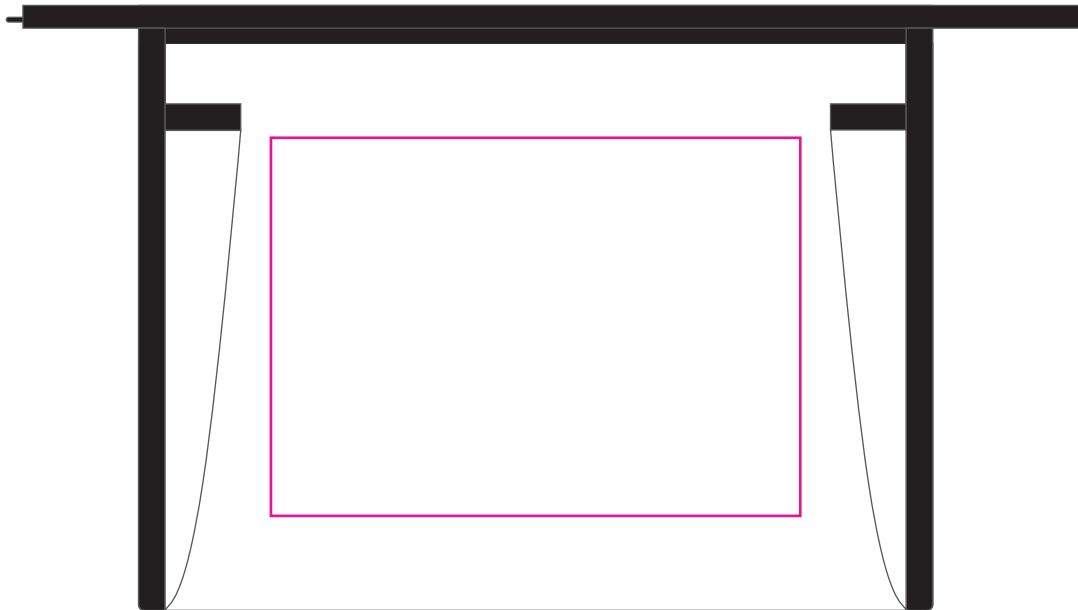

Product: PCA020  
Product Size: 21 x 16 x 4.5 cm  
Decoration Options: screen print / cmyk(label)

Shown at 50% actual size

Print size: 140mm(W) x 100mm(H)

Shown at 50% actual size

Digital lable

Print size: 80mm(W) x 40mm(H)

Shown at 100% actual size

- Knife line
- Safe print area
- Bleed area